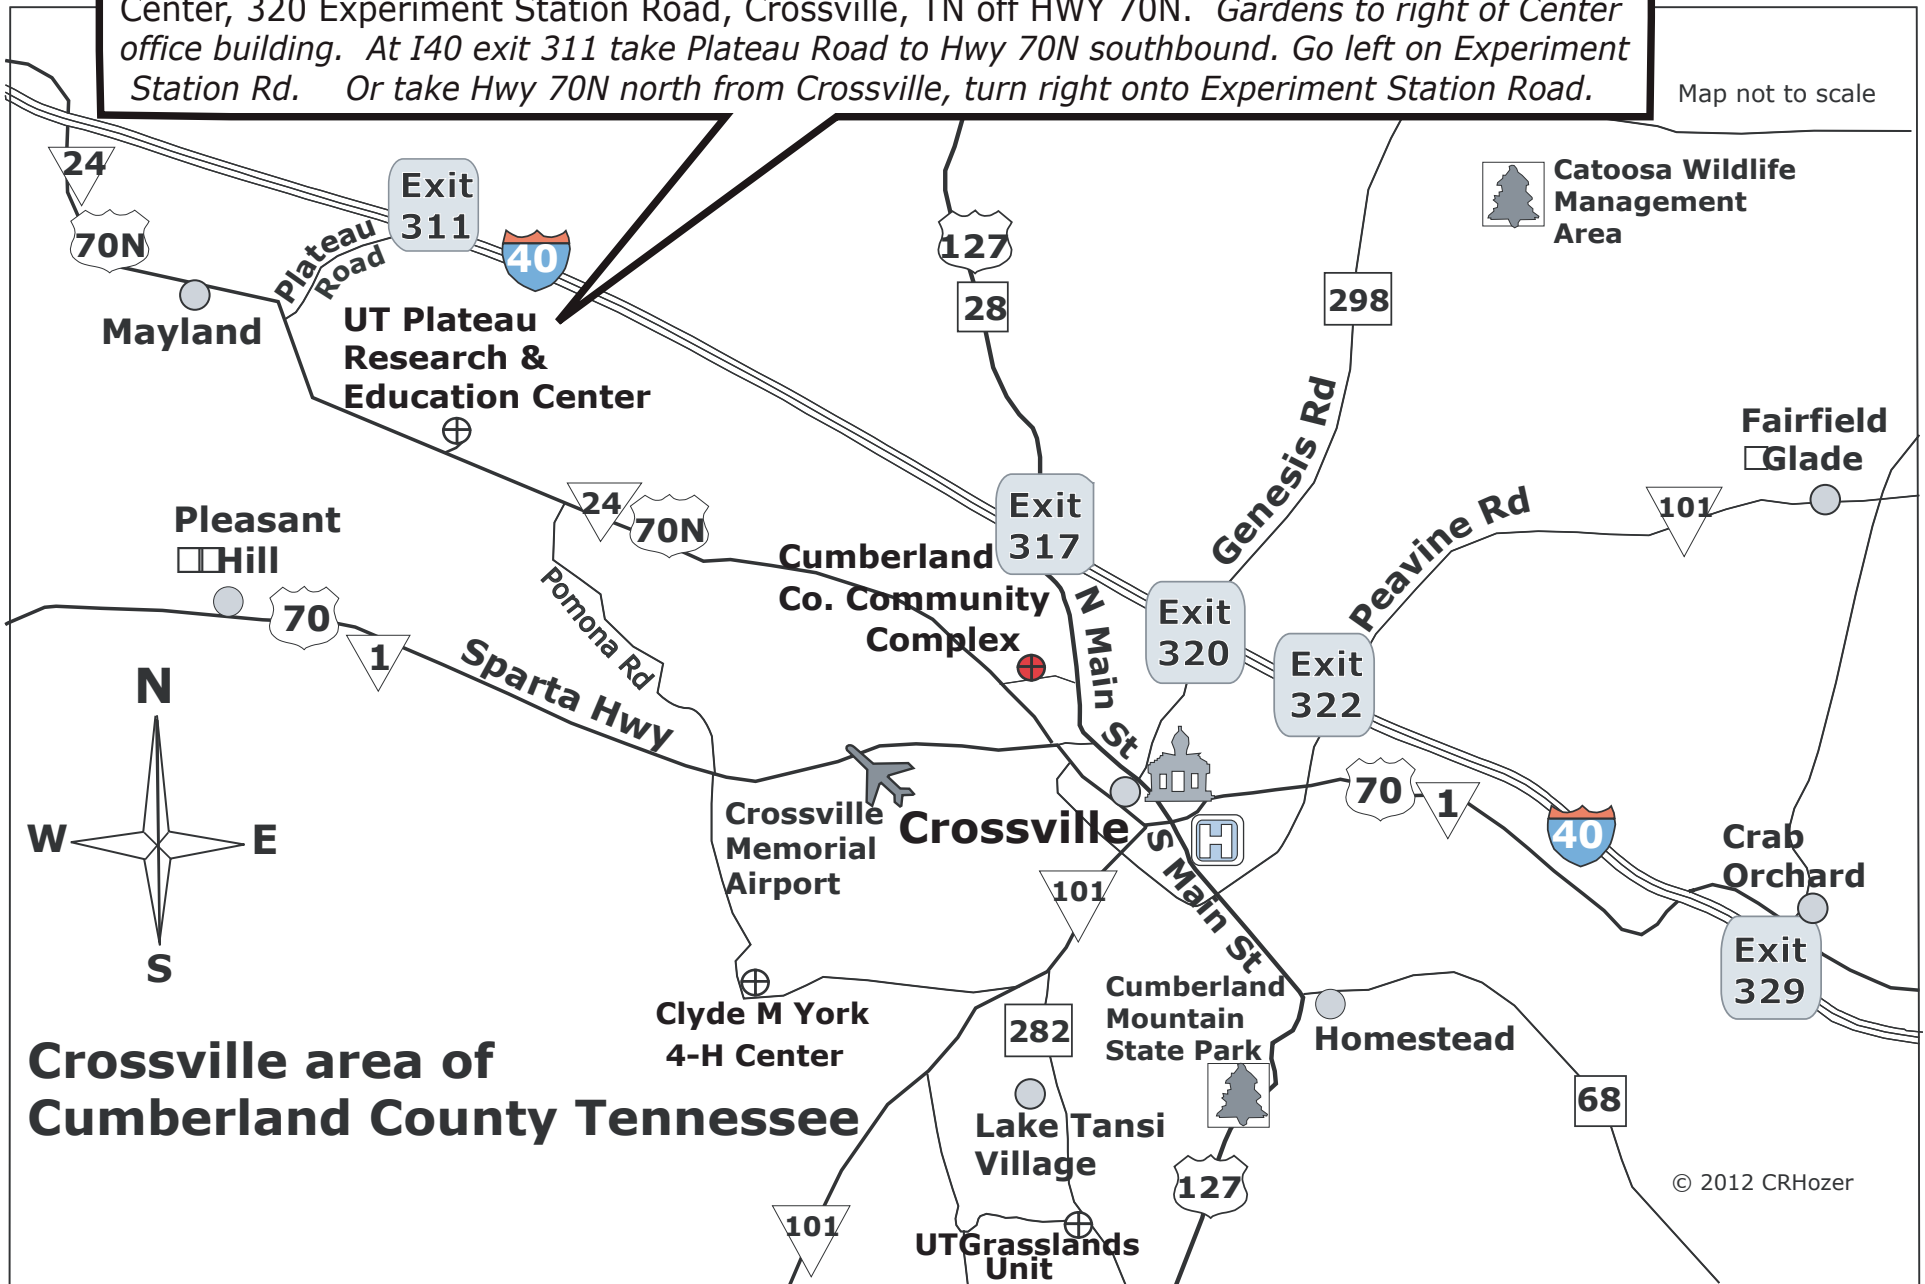

2012 Fall Gardener's Festival - Tuesday August 28, 2012 (10 am to 4 pm)

in Plateau Discovery Gardens at the University of Tennessee Plateau AgResearch & Education Center, 320 Experiment Station Road, Crossville, TN off HWY 70N. Gardens to right of Center office building. At I40 exit 311 take Plateau Road to Hwy 70N southbound. Go left on Experiment Station Rd. Or take Hwy 70N north from Crossville, turn right onto Experiment Station Road.

Map not to scale

© 2012 CRHozer

Crossville is ideally located within the triangle of 3 major cities- Nashville, Knoxville & Chattanooga
 Along I40: Nashville is about 90 miles west and Knoxville 60 miles east
 Chattanooga is 75 miles south via Hwy 127